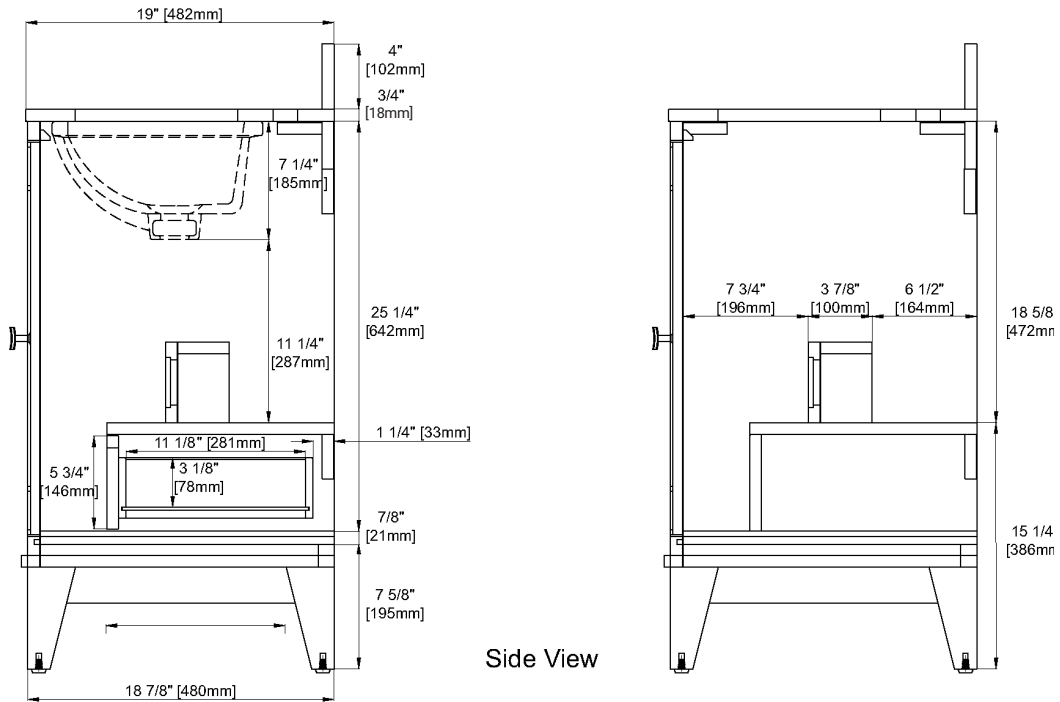

#### PRODUCT SPECIFICATIONS

**Height:** 38-1/2" (includes backsplash)

**Depth:** 19"

**Width:** 36"

**Solids:** Yellow Poplar

**Veneers:** (WLD) Engineered Oak

**Panels:** MDF + Plywood

**Number of Doors:** Two

#### PRODUCT DIMENSIONS

ASME A112.19.2-2018/CSA B45.1-18

**SINK MODEL:** F2014B

**CUPC FILE NO:** 14592

All dimensions are nominal

1/3

## 36" KINSALE VANITY

### PRODUCT DIMENSIONS

All dimensions are nominal