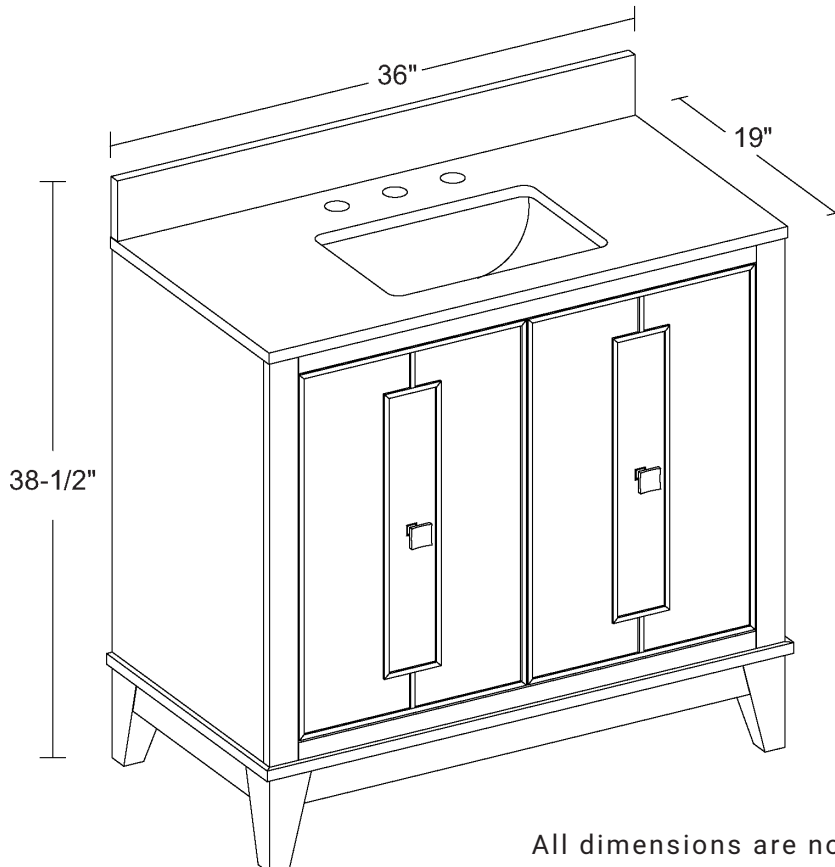

### 36" KINSALE VANITY

#### PRODUCT SPECIFICATIONS

**Height:** 38-1/2" (includes backsplash)

**Depth:** 19"

**Width:** 36"

**Solids:** Yellow Poplar

**Veneers:** (WLD) Engineered Oak

**Panels:** MDF + Plywood

**Number of Doors:** Two

**Number of Drawers:** One internal

**USB/Power Component:** Yes  
(ETL5011080)

**Cord Length:** 6'6"

**Installation Type:** Floor Standing

**Assembly Required:** Attach the top with sink to the cabinet

**Hardware Features:** European Soft-Close Hinges, Full Extension Soft-Close Glides, Adjustable Levers

#### PRODUCT DIMENSIONS

ASME A112.19.2-2018/CSA B45.1-18

**SINK MODEL:** F2014B

**CUPC FILE NO:** 14592

All dimensions are nominal

1/3