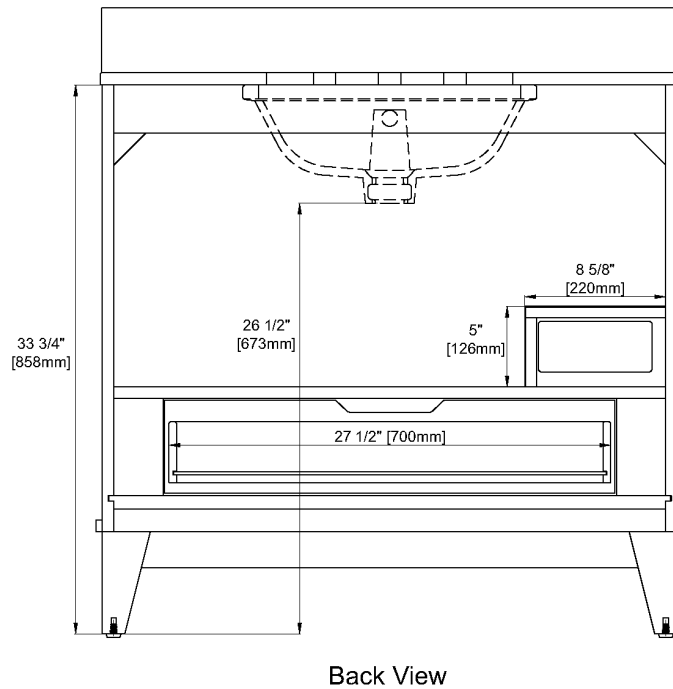

#### PRODUCT SPECIFICATIONS

**Height:** 38-1/2" (includes backsplash)

**Depth:** 19"

**Width:** 36"

**Solids:** Yellow Poplar

**Veneers:** (WLD) Engineered Oak

**Panels:** MDF + Plywood

**Number of Doors:** Two

#### PRODUCT DIMENSIONS

ASME A112.19.2-2018/CSA B45.1-18

**SINK MODEL:** F2014B

**CUPC FILE NO:** 14592

All dimensions are nominal

1/3

## 36" KINSALE VANITY

### PRODUCT DIMENSIONS

All dimensions are nominal